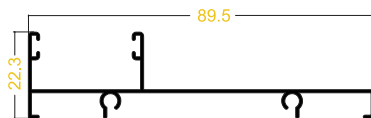

# SISTEMA 744 PUERTA VENTANA CORREDIZA

CABEZAL 3 RIELES  
REF: 1857

JAMBA 3 RIELES  
REF: 1858

SILLAR 3 RIELES  
REF: 1856

ENGANCHE CURVO  
REF: 1767

ADAPTADOR CURVO  
REF: 1785

TRASLAPE CURVO  
REF: 1766