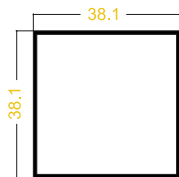

TUBULARES

TUBULAR 1 1/2"
REF: T-215