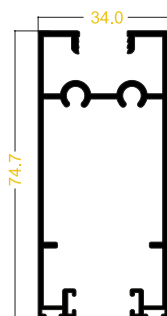

## PUERTA CORREDIZA

ENGANCHE CURVO  
REF: 1697

TRASLAPE CURVO  
REF: 1698

HORIZONTAL CURVO  
REF: 1746

HORIZONTAL  
REF: 703

ADAPTADOR  
REF: 840