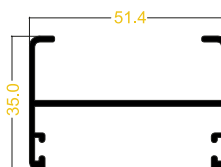

## PUERTA CORREDIZA

ENGANCHE CURVO  
REF: 1697

TRASLAPE CURVO  
REF: 1698

HORIZONTAL CURVO  
REF: 1746

HORIZONTAL  
REF: 703

ADAPTADOR  
REF: 840