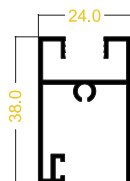

## PUERTA CORREDIZA

CABEZAL  
REF: 151

JAMBA  
REF: 841

SILLAR  
REF: 150

HORIZONTAL SUPERIOR  
REF: 156

HORIZONTAL INFERIOR  
REF: 157

ENGANCHE  
REF: 191

ADAPTADOR  
REF: 158