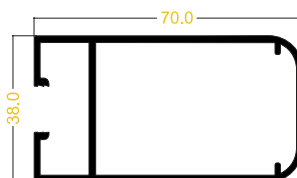

TRASLAPE CURVO
REF: 1698