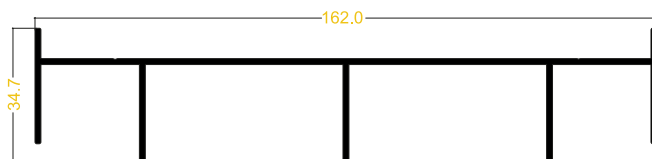

SISTEMA 7038

PUERTA CORREDIZA

CABEZAL TRES RIELES
REF: 1730