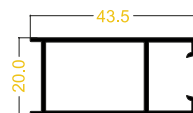

# SISTEMA 744 PUERTA VENTANA CORREDIZA

CABEZAL  
REF: 392

JAMBA  
REF: 393

SILLAR  
REF: 387

ENGANCHE  
REF: 391

DIVISOR  
REF: 1855

HORIZONTAL INFERIOR  
REF: 390

HORIZONTAL SUPERIOR  
REF: 389