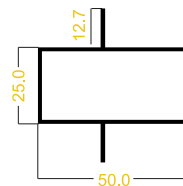

TUBULAR 2" X 1" DOBLE ALETA
REF: T-100