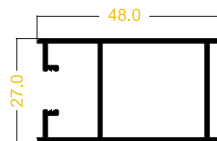

## PUERTA CORREDIZA

CABEZAL  
REF: 151

JAMBA  
REF: 841

SILLAR  
REF: 150

HORIZONTAL SUPERIOR  
REF: 156

HORIZONTAL INFERIOR  
REF: 157

ENGANCHE  
REF: 191

ADAPTADOR  
REF: 158