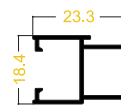

TRASLAPE
REF: 192