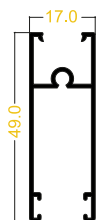

# SISTEMA 744 PUERTA VENTANA CORREDIZA

CABEZAL  
REF: 392

JAMBA  
REF: 393

SILLAR  
REF: 387

ENGANCHE  
REF: 391

DIVISOR  
REF: 1855

HORIZONTAL INFERIOR  
REF: 390

HORIZONTAL SUPERIOR  
REF: 389