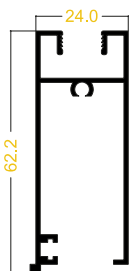

## PUERTA CORREDIZA

CABEZAL  
REF: 151

JAMBA  
REF: 841

SILLAR  
REF: 150

HORIZONTAL SUPERIOR  
REF: 156

HORIZONTAL INFERIOR  
REF: 157

ENGANCHE  
REF: 191

ADAPTADOR  
REF: 158