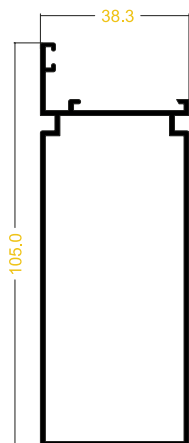

SISTEMA 3831 PROYECTANTE

TUBULAR DE 3x1 1/2"
CON ADAPTADOR
REF: 1102