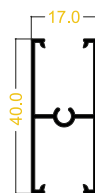

# SISTEMA 744 PUERTA VENTANA CORREDIZA

CABEZAL  
REF: 392

JAMBA  
REF: 393

SILLAR  
REF: 387

ENGANCHE  
REF: 391

DIVISOR  
REF: 1855

HORIZONTAL INFERIOR  
REF: 390

HORIZONTAL SUPERIOR  
REF: 389