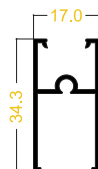

# SISTEMA 744 PUERTA VENTANA CORREDIZA

CABEZAL  
REF: 392

JAMBA  
REF: 393

SILLAR  
REF: 387

ENGANCHE  
REF: 391

DIVISOR  
REF: 1855

HORIZONTAL INFERIOR  
REF: 390

HORIZONTAL SUPERIOR  
REF: 389