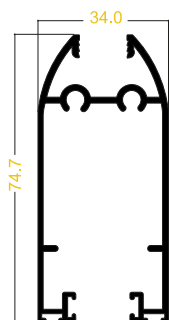

HORIZONTAL CURVO
REF: 1746